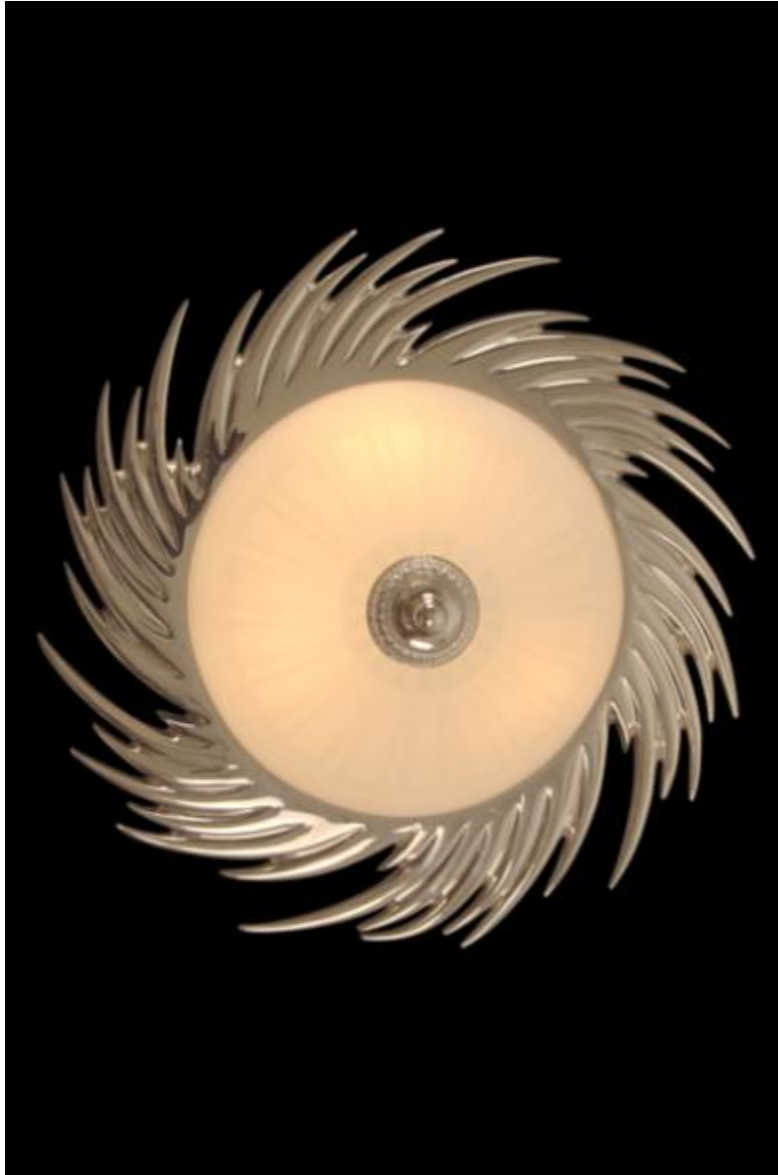

# OXSHOTT COLLECTION

—◆◆—  
Lighting & Accessories

Sun ii scroll oplaine SA-2013-10N  
Nickel / scroll opaline  
19.50W 19.50H 6.50D  
French Bronze or Nickel Finish  
Tweleve Lens

OXSHOTT COLLECTION PRODUCTS ARE ALL HANDMADE AND SUBJECT TO VARIATION